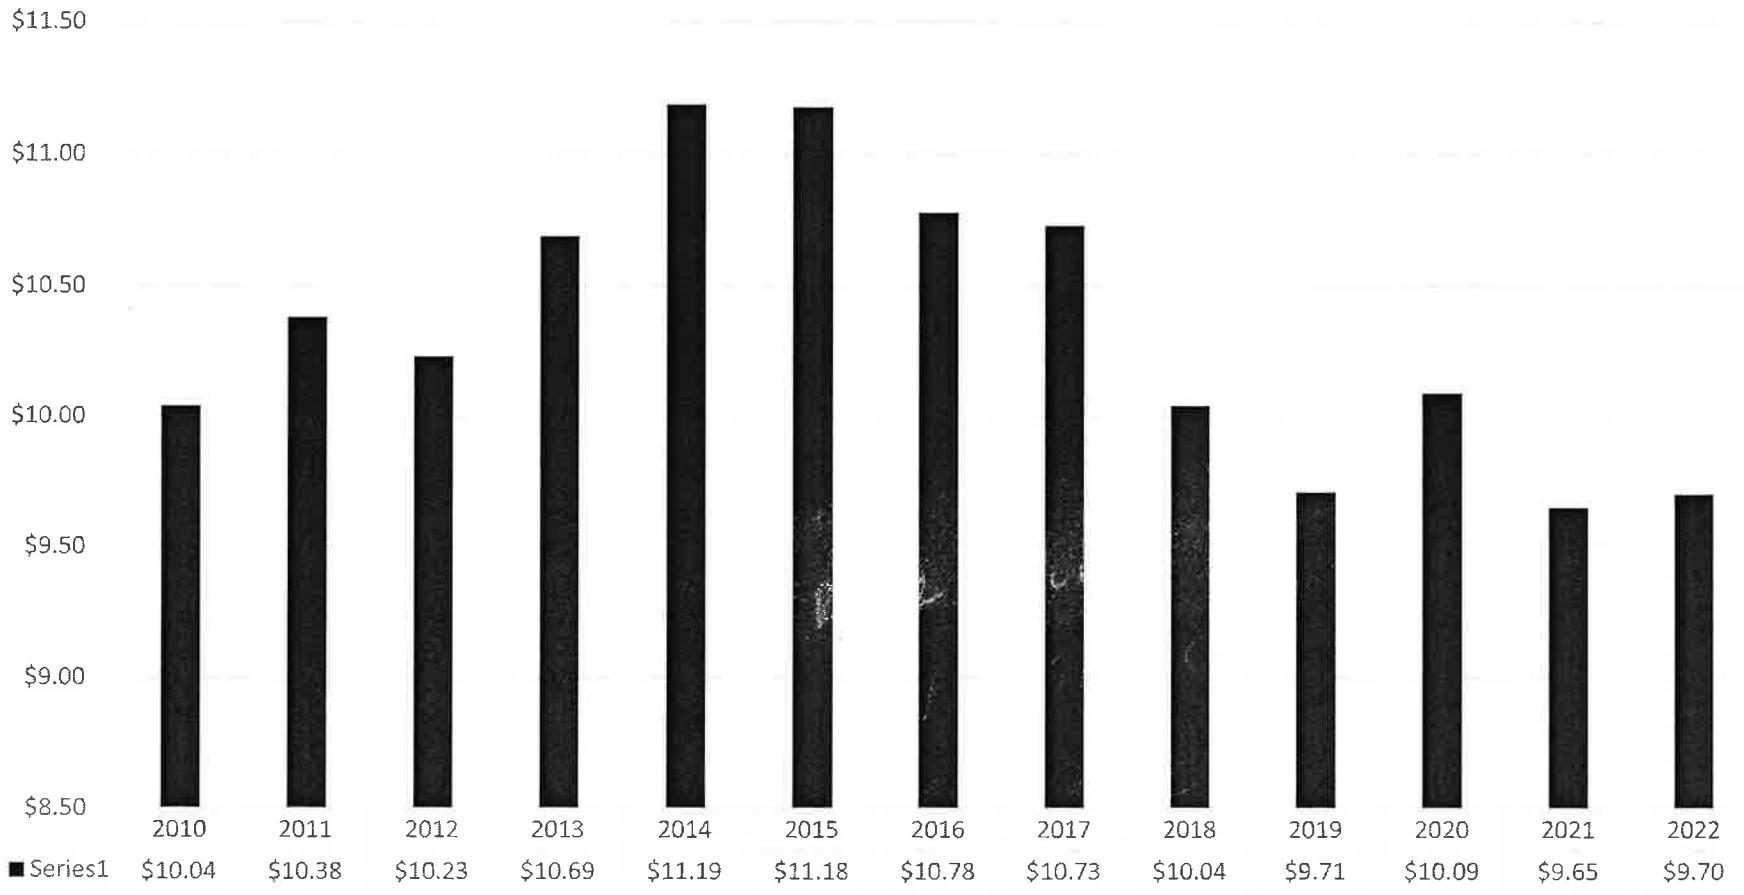

### River Valley School District Tax/Mill Rate Historical

\*  
Projected  
10/11/2021

River Valley Historical Tax/Mill Rate